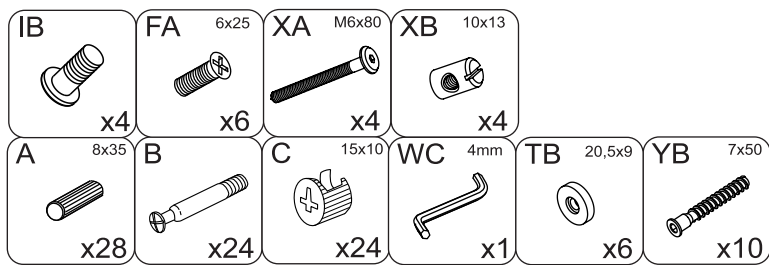

Instruction Manual

LYNN
WRITINGDESK
13212403

DISTRIBUTOR:
BOPITA
Edisonweg 3, 6662 NW Elst
The Netherlands
www.bopita.com

16.03.2017.

9

IB

x4

10

x4

x4

x4

3

x10

x1

4