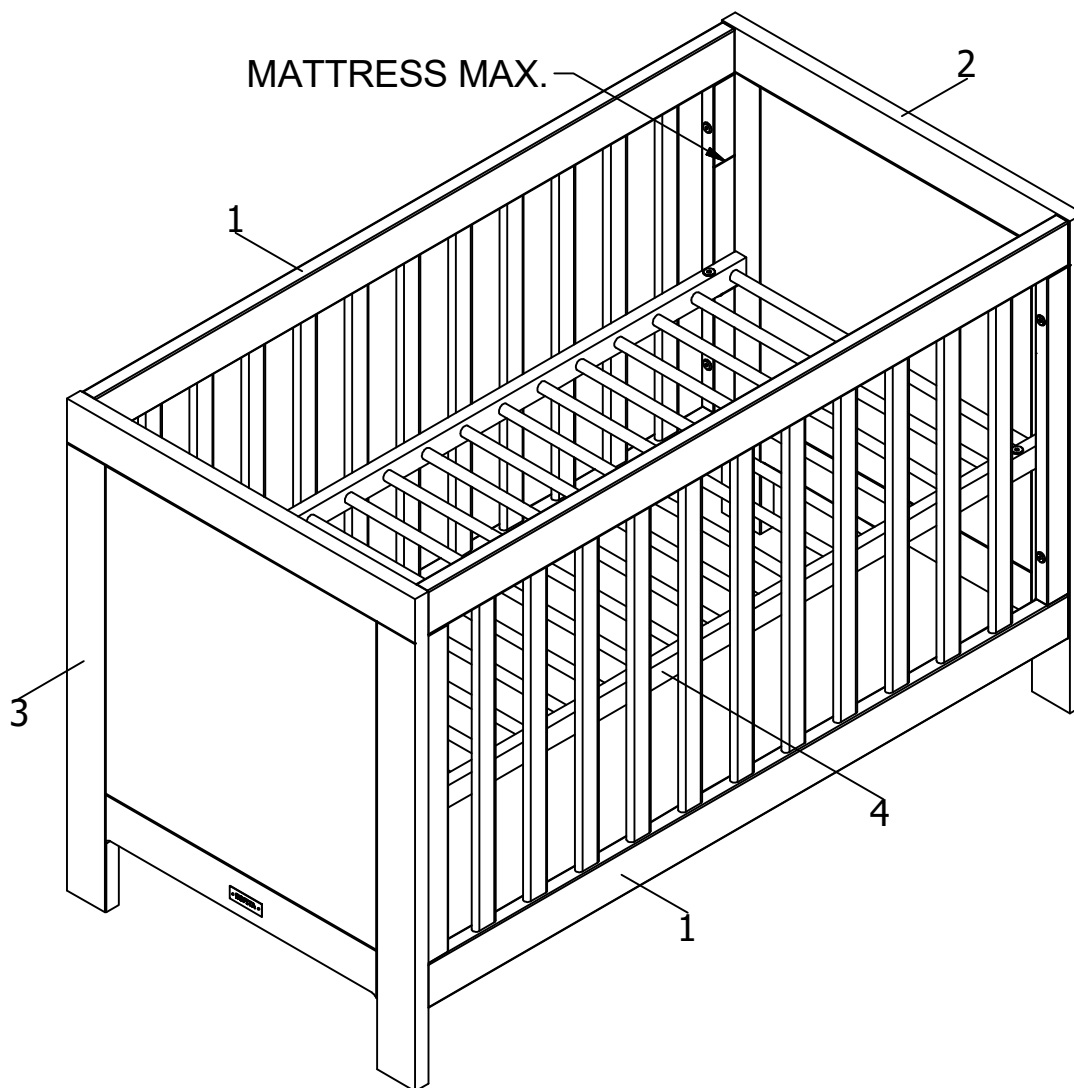

ASSEMBLY INSTRUCTION
MONTAGE HANDLEIDING
MONTAGE ANLEITUNG
NOTICE DE MONTAGE
MANUAL DE MONTAJE

UK
NL
D
F
ESP

MODEL
TYPE
COLOUR
ART.CODE

:THIJN
:BED 60X120
:WHITE
:114184.11.

Distributor:

BOPITA
Energieweg 1
6662 NS Elst
The Netherlands

www.bopita.com

06.11.2020.

									
M6X50 8X	M6 4X	2X	2X	Ø8X40 4X	SW4 1X				
artcode: 441016		artcode: 442015		artcode: 897012		artcode:		artcode: 445001	
 SW5 1X artcode: 445002									

MATTRESS MAX.

MATTRESS MAX.