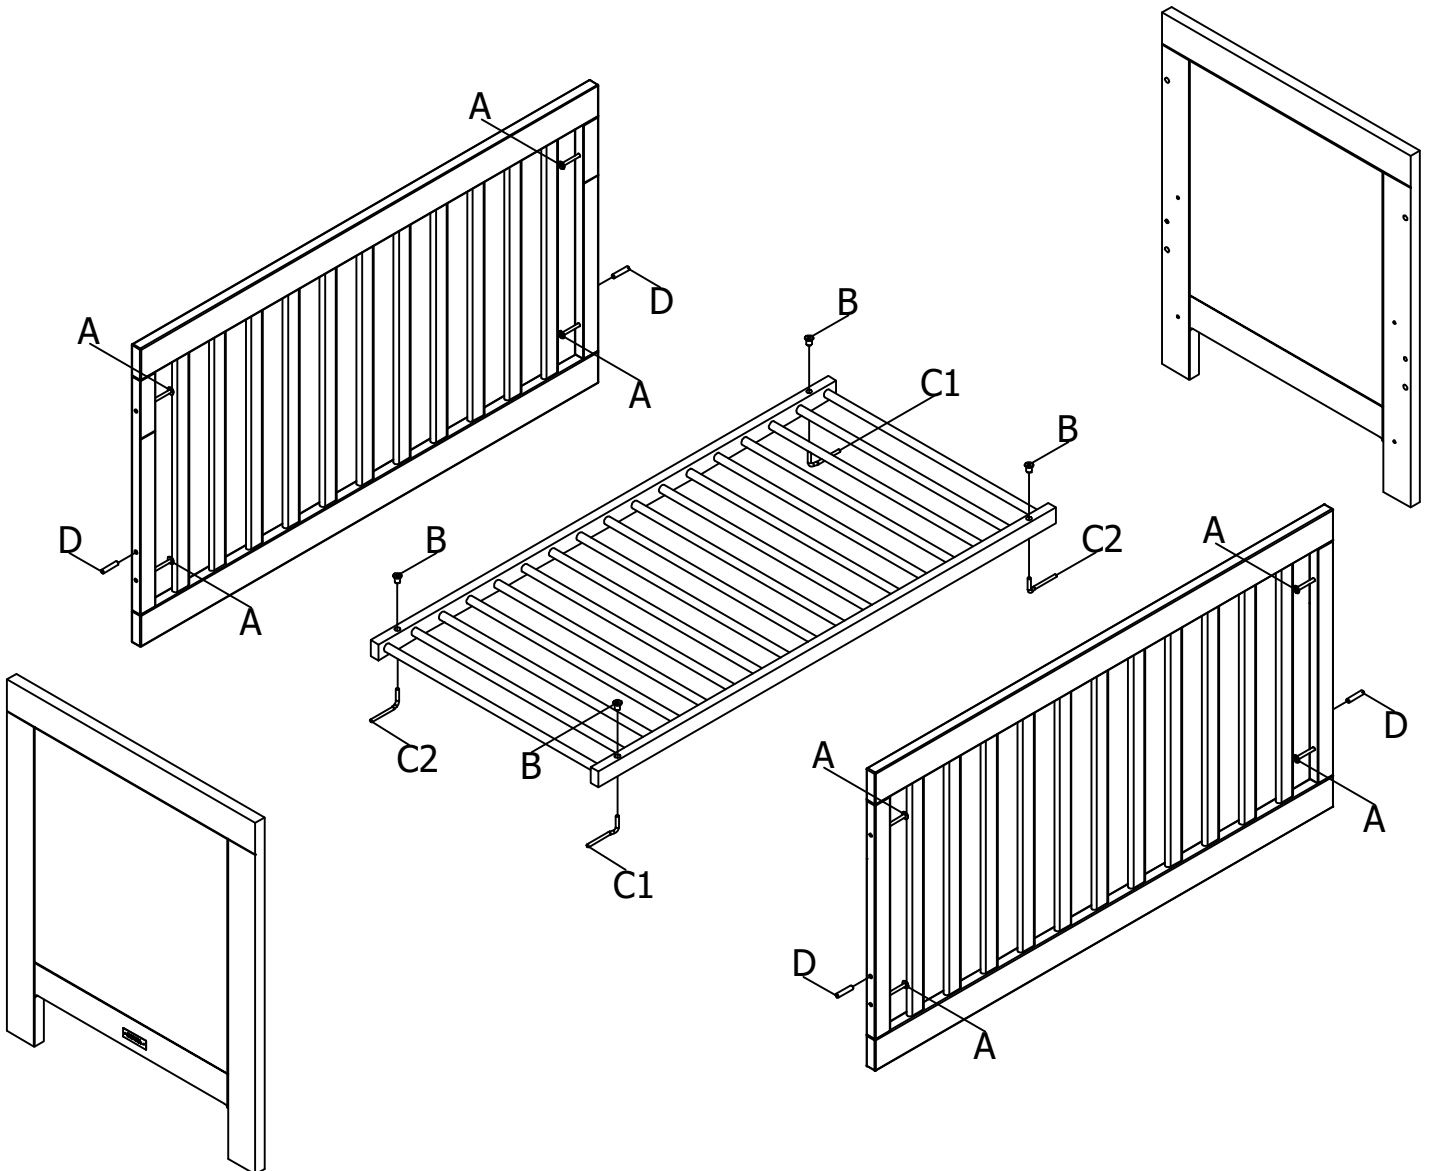

ASSEMBLY INSTRUCTION
MONTAGE HANDLEIDING
MONTAGE ANLEITUNG
NOTICE DE MONTAGE
MANUAL DE MONTAJE

UK
NL
D
F
ESP

MODEL
TYPE
COLOUR
ART.CODE

:THIJN
:BED 60X120
:WHITE
:114184.11.

Distributor:

BOPITA
Energieweg 1
6662 NS Elst
The Netherlands

www.bopita.com

06.11.2020.

									
M6X50 8X	M6 4X	2X	2X	Ø8X40 4X	SW4 1X				
artcode: 441016		artcode: 442015		artcode: 897012		artcode:		artcode: 445001	
 SW5 1X artcode: 445002									

MATTRESS MAX.

MATTRESS MAX.