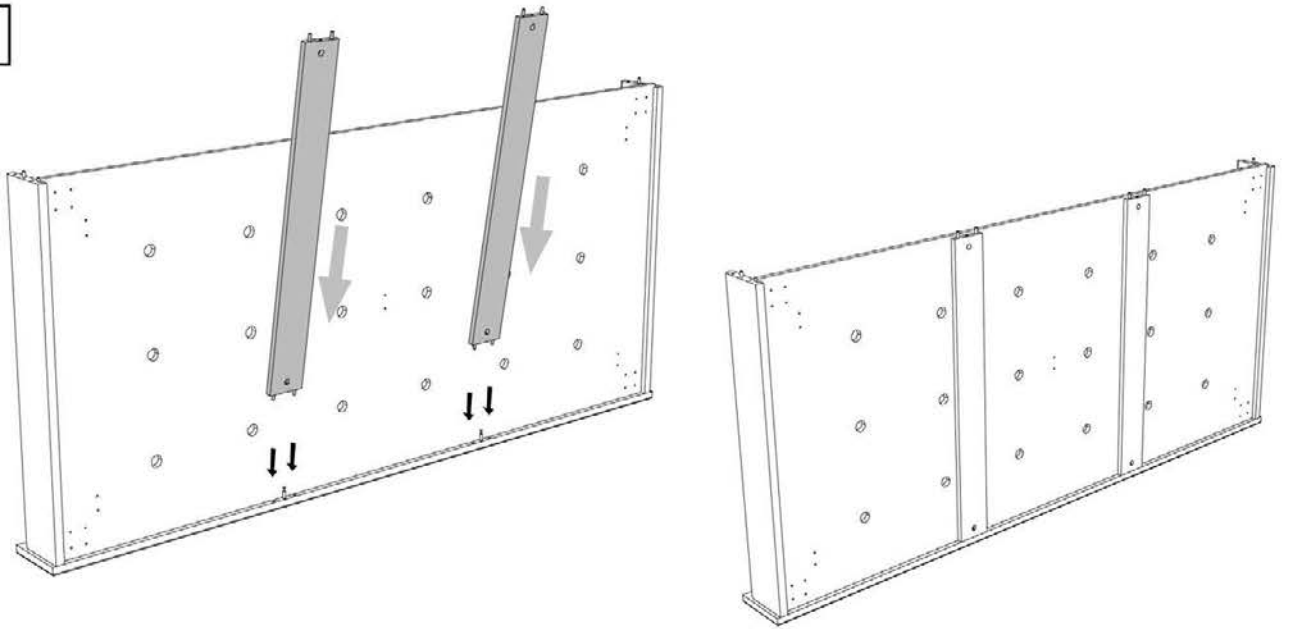

# Tiroir-Lit en kit Bedschuif in kit Flat-pack pull-out bed drawer *Dominique | Fusion | Madaket*

MATHYBYBOLS

1 COLIS : REF. TL 70 B  
TL 80 B  
TL 90 B

2 COLIS : REF. TL 70 B MEL  
TL 80 B MEL  
TL 90 B MEL  
FUS TL 90 B  
MADAKET TL 90 B

1

2

3

7

8

4

9

10