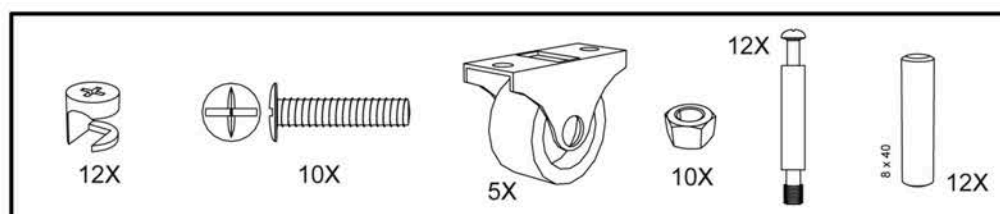

# Tiroir-Lit en kit Bedschuif in kit Flat-pack pull-out bed drawer *Dominique | Fusion | Madaket*

MATHYBYBOLS

1 COLIS : REF. TL 70 B  
TL 80 B  
TL 90 B

2 COLIS : REF. TL 70 B MEL  
TL 80 B MEL  
TL 90 B MEL  
FUS TL 90 B  
MADAKET TL 90 B