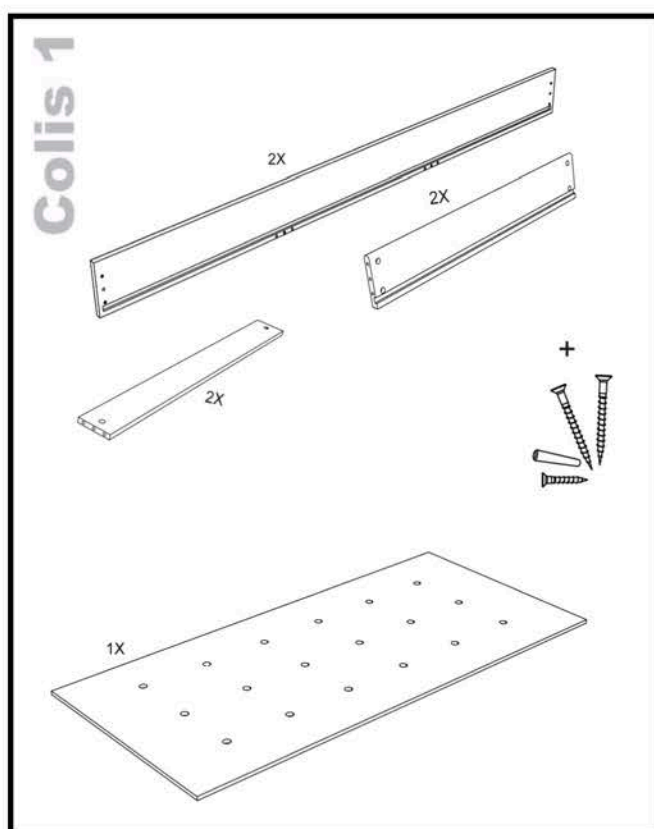

# Tiroir-Lit en kit Bedschuif in kit Flat-pack pull-out bed drawer *Dominique | Fusion | Madaket*

MATHYBYBOLS

1 COLIS : REF. TL 70 B  
TL 80 B  
TL 90 B

2 COLIS : REF. TL 70 B MEL  
TL 80 B MEL  
TL 90 B MEL  
FUS TL 90 B  
MADAKET TL 90 B

1

2

3

7

8

4

9

10