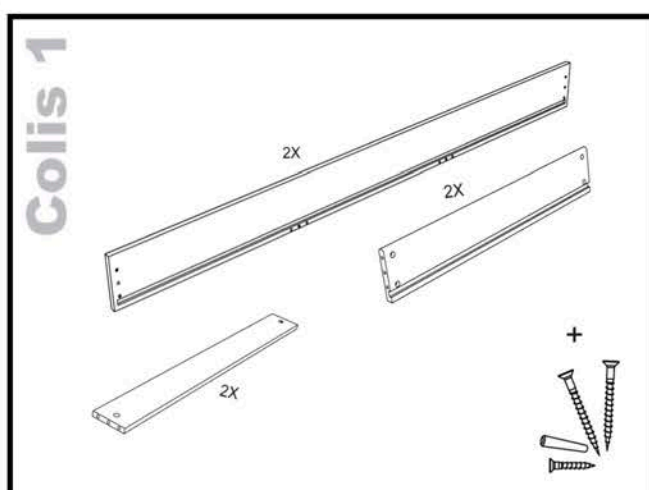

# Tiroir-Lit en kit Bedschuif in kit Flat-pack pull-out bed drawer *Dominique | Fusion | Madaket*

MATHYBYBOLS

1 COLIS : REF. TL 70 B  
TL 80 B  
TL 90 B

2 COLIS : REF. TL 70 B MEL  
TL 80 B MEL  
TL 90 B MEL  
FUS TL 90 B  
MADAKET TL 90 B

1

2

3

7

8

4

9

10