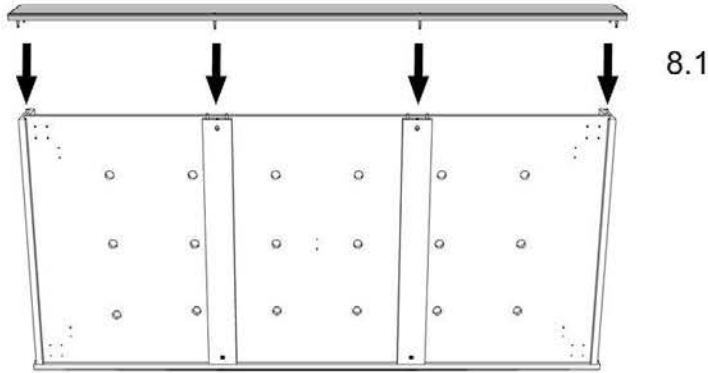

# Tiroir-Lit en kit Bedschuif in kit Flat-pack pull-out bed drawer *Dominique | Fusion | Madaket*

MATHYBYBOLS

1 COLIS : REF. TL 70 B  
TL 80 B  
TL 90 B

2 COLIS : REF. TL 70 B MEL  
TL 80 B MEL  
TL 90 B MEL  
FUS TL 90 B  
MADAKET TL 90 B

1

2

3

7

8

4

9

10